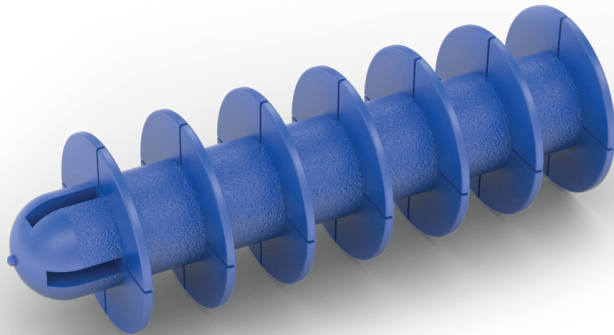

THE FASTEST TUBE-CLEANING METHOD AROUND!

Smooth Bore Tube Scrubber

Goodway Tube Scrubbers are the ultimate design in tube cleaning devices. They are available in sizes to fit tubes 5/8"-1.25" O.D. When shot with a QS-300 Quick Shot® Tube Cleaning Gun, they provide the fastest method for removing soft deposits from tubes.

FEATURES

- Seven scraping disks to prevent streaks
- Buoyant for easy cleaning and retrieval
- Color-coded for easy identification
- Reusable
- Compatible with QS-300, BSL-50
- Works with select non-Goodway guns

	PART #	COLOR	TYPE	TUBE I.D.
	TS-560-S TS-560	Yellow Yellow	Soft Hard	0.495"-0.541" 0.527"-0.555"
	TS-630-S TS-630	Brown Brown	Soft Hard	0.570"-0.620" 0.590"-0.630"
	TS-695-S TS-695	Red Red	Soft Hard	0.620"-0.675" 0.652"-0.694"
	TS-750-S TS-750	Purple Purple	Soft Hard	0.660"-0.730" 0.710"-0.750"
	TS-825-S TS-825	White White	Soft Hard	0.730"-0.800" 0.777"-0.819"
	TS-870-S TS-870	Green Green	Soft Hard	0.780"-0.850" 0.825"-0.870"
	TS-960-S TS-960-M TS-960	Blue Blue Blue	Soft Medium Hard	0.870"-0.944" 0.886"-0.950" 0.902"-0.956"
	TS-1100-S TS-1100	Black Black	Soft Hard	1.000"-1.085" 1.027"-1.106"
	TS-1250-S TS-1250	Grey Grey	Soft Hard	1.100"-1.190" 1.190"-1.250"