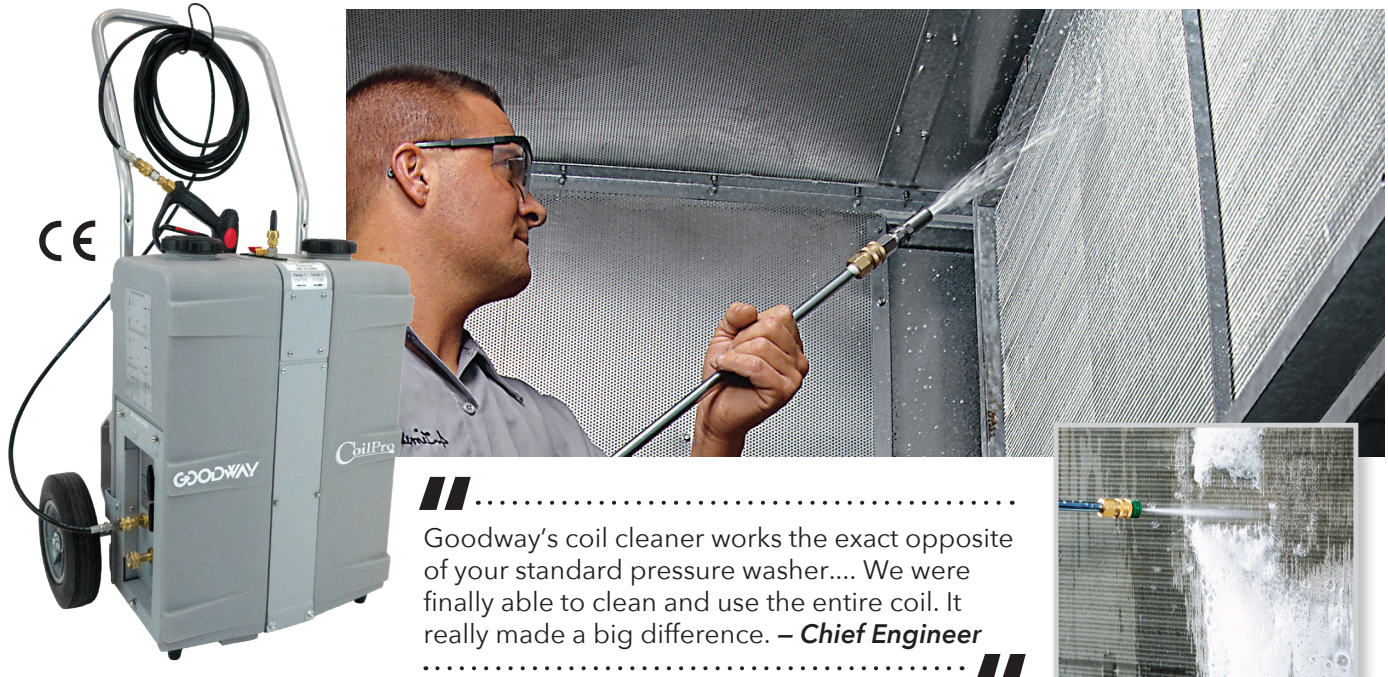

HIGH POWERED PRESSURE FOR DENSE COIL BEDS

Goodway's coil cleaner works the exact opposite of your standard pressure washer.... We were finally able to clean and use the entire coil. It really made a big difference. – **Chief Engineer**

CC-600 Powerful and Portable

If you have ever cleaned thick and hard-to-reach coil beds, you will know that the best way to get the desired results is by using high flow. Designed to clean heavy-duty coils with utmost perfection, CC-600 High Flow CoilPro® can penetrate coil beds up to 8" thick.

Whether you're inside or outdoors, the CC-600 High Flow CoilPro is the preferred choice for heavy-duty coils; it can connect to a water line for continuous flow or draw from two internal 5 gallon tanks for remote or hard-to-reach jobs. The CC-600 applies a thick layer of cleaner through the same custom foaming nozzle featured in our award-winning CC-140 CoilPro.

For environmentally friendly, fume-free cleaning, our expanding-foam detergent, CoilShine®, is the only choice, and it's included with the High Flow CoilPro.

CC-600-60: CoilPro 120V Coil Cleaner, including 25' hose, spray gun with 28" flexible crevice tool, four nozzles (foaming, two flat spray and pinpoint), and a 1 gallon bottle of CoilShine **Call For Price**